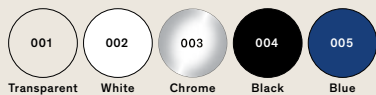

Dina: Suspension

cod: H1

pag 286-287

Light Source	MID POWER LED
Power	7 Watt
Kelvin	2.700
Lumen	460
CRI	90

Class **A / A+ / A++**

Catalogue

Dina: Table

cod: T1

Light Source	MID POWER LED
Power	8,2 Watt
Kelvin	2.700
Dimmer	push button
Lumen	600
CRI	90

Class **A / A+ / A++**

Catalogue

Satin Collection (upon request)

Diffuser