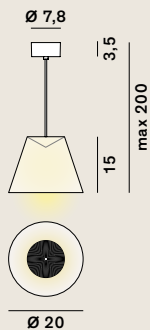

Dina: Suspension

cod: H1

pag 286-287

Light Source	MID POWER LED
Power	7 Watt
Kelvin	2.700
Lumen	460
CRI	90

Class **A / A+ / A++**

Catalogue

Dina: Table

cod: T1

Light Source	MID POWER LED
Power	8,2 Watt
Kelvin	2.700
Dimmer	push button
Lumen	600
CRI	90

Class **A / A+ / A++**

Catalogue

Satin Collection (upon request)

Diffuser