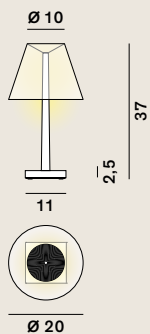

Dina: Suspension

cod: H1

pag 286-287

Light Source	MID POWER LED
Power	7 Watt
Kelvin	2.700
Lumen	460
CRI	90

Class **A / A+ / A++**

Catalogue

Dina: Table

cod: T1

Light Source	MID POWER LED
Power	8,2 Watt
Kelvin	2.700
Dimmer	push button
Lumen	600
CRI	90

Class **A / A+ / A++**

Catalogue

Satin Collection (upon request)

Diffuser